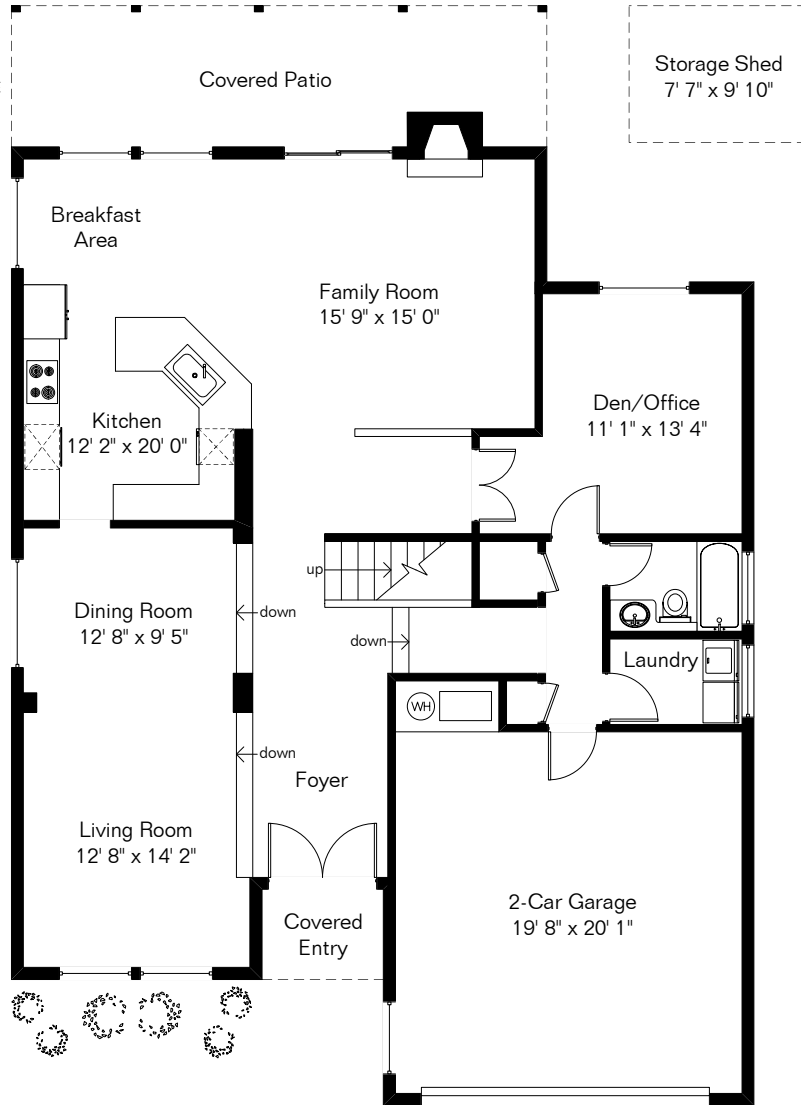

The square footages and room size information are deemed to be reliable but are not guaranteed and should be independently verified. This drawing is for marketing purposes only.

11155 N Olympic Pl

1st Floor

2nd Floor

1st Floor 1,494 Sq Ft
 2nd Floor 1,065 Sq Ft
 Total Living Area 2,559 Sq Ft
 Garage 437 Sq Ft
 Attic Storage 133 Sq Ft

Site Visit April 2022

0 ft. 6 ft. 10 ft. 20 ft.

Copyright 2020 Floor Plans First! LLC
 All Rights Reserved.