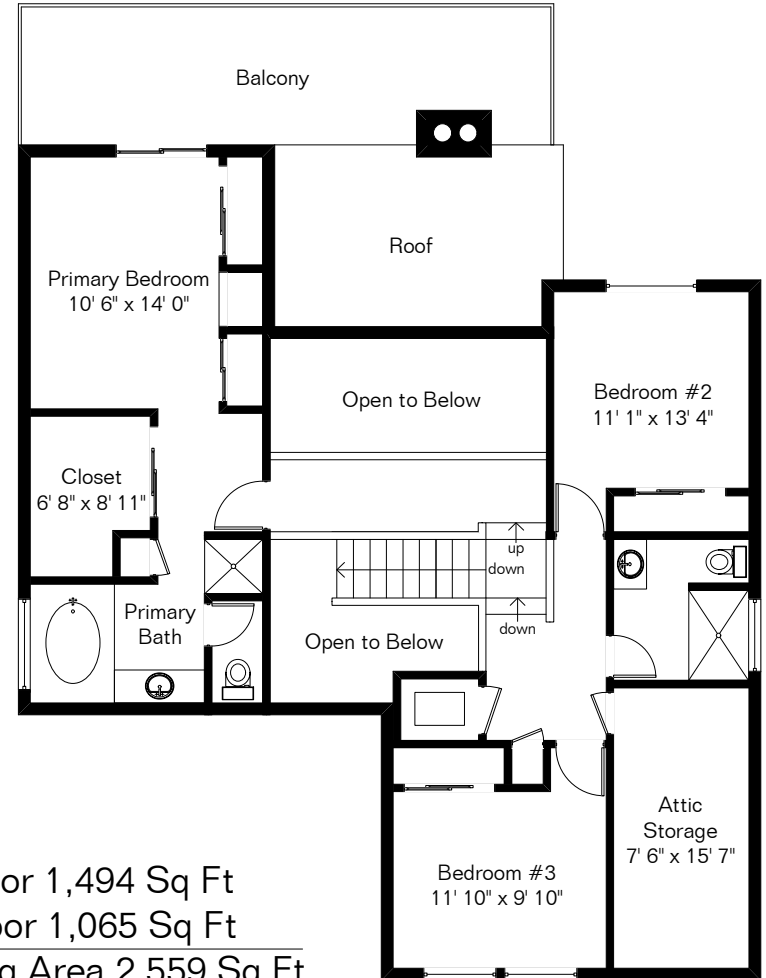

The square footages and room size information are deemed to be reliable but are not guaranteed and should be independently verified. This drawing is for marketing purposes only.

11155 N Olympic Pl

1st Floor

2nd Floor

1st Floor 1,494 Sq Ft
 2nd Floor 1,065 Sq Ft
 Total Living Area 2,559 Sq Ft
 Garage 437 Sq Ft
 Attic Storage 133 Sq Ft

Site Visit April 2022

0 ft. 6 ft. 10 ft. 20 ft.

Copyright 2020 Floor Plans First! LLC
 All Rights Reserved.